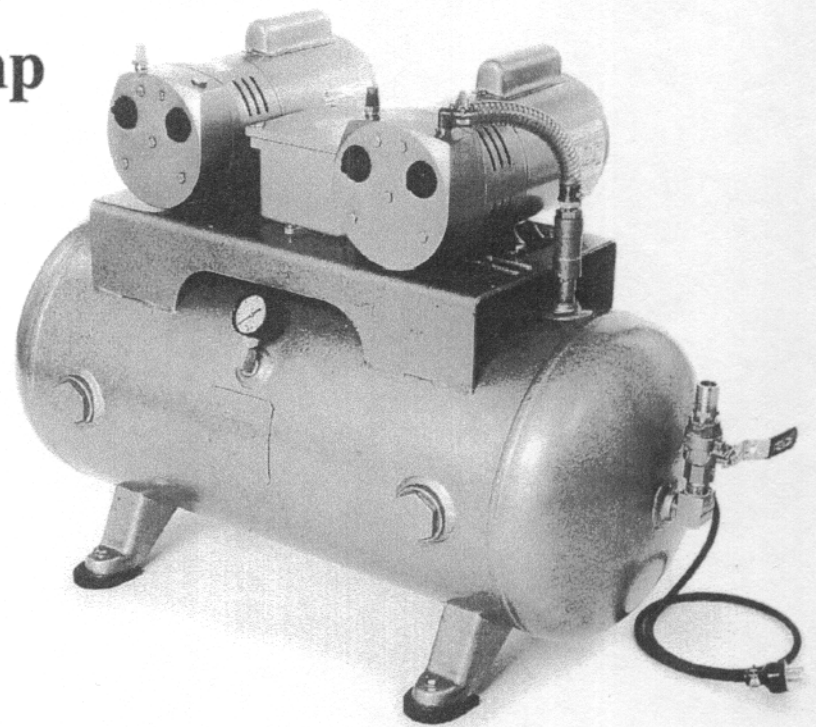

Vacuum Systems

Single Pump

Vacuum Pump

- 3/4 Hp Oilless Pump
- 30 Gallon Tank
- Automatic On/Off
- 16-25 in. of Mercury

• **Foot Pedal**

Twin Pump

- **Durable**
- **Reliable**
- **Dependable**
- **Guaranteed**